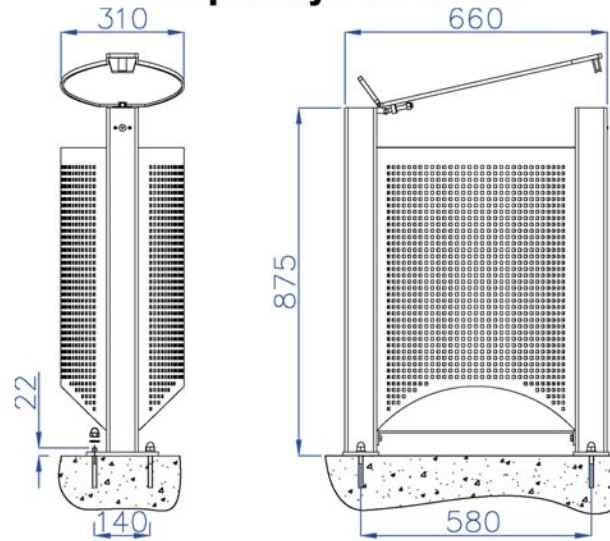

Drop waste bin

Steel waste bin
Capacity: 50 liters

drop

Item	Nb	Description
1	2	Leg with lock device
2	4	M10 Domed cap nut
3	4	M10 N washer
4	4	M10x100 foundation bolt
5	1	Support
6	8	Washer
7	4	Screw
8	2	Decorative panel
9	1	Leg with hinge shaft
10	1	Ashtray
11	1	Shaft
12	1	Hinge shaft
14	4	Grid
15	4	Washer
16	1	Nut
17	1	Cover
18	4	Screw
19	2	Nut
20	1	Lock
22	2	Screw
23	1	Waste basket

waste bin