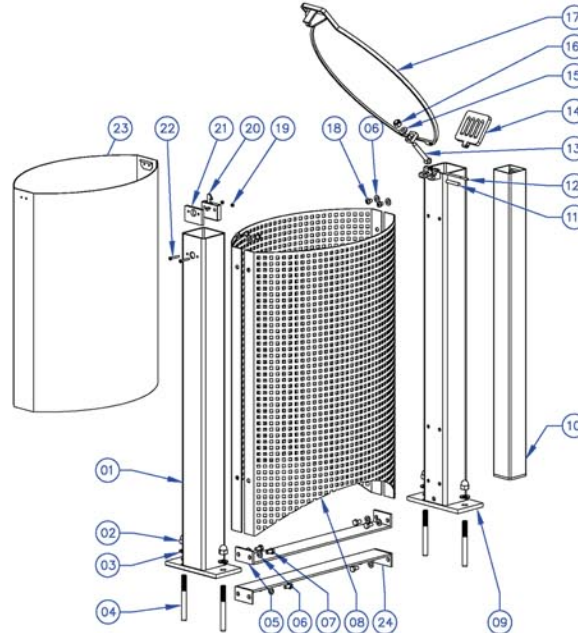

Drop waste bin

Steel waste bin
Capacity: 50 liters

drop

Item	Nb	Description
1	2	Leg with lock device
2	4	M10 Domed cap nut
3	4	M10 N washer
4	4	M10x100 foundation bolt
5	1	Support
6	8	Washer
7	4	Screw
8	2	Decorative panel
9	1	Leg with hinge shaft
10	1	Ashtray
11	1	Shaft
12	1	Hinge shaft
14	4	Grid
15	4	Washer
16	1	Nut
17	1	Cover
18	4	Screw
19	2	Nut
20	1	Lock
22	2	Screw
23	1	Waste basket

waste bin