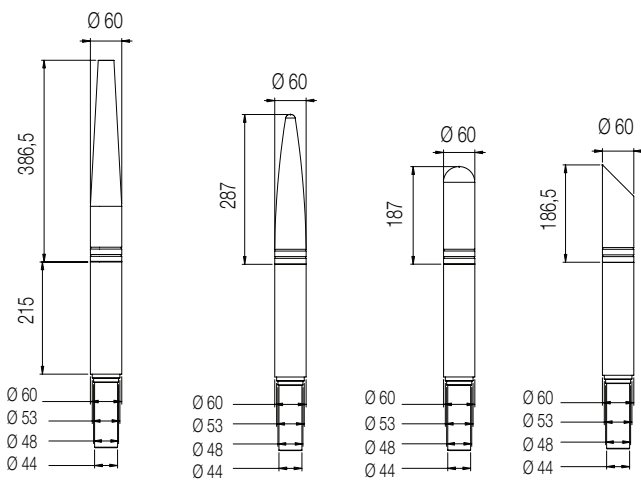

LUMINOUS column finials - Shown lit

DESCRIPTION

- 4 models available: point 600, point 500, rounded, bevelled
- Aluminium alloy body
- PMMA Transparent end-piece screwed on the fitting
- Polyester powder coating, any colour available
- IP66
- 1 LED power 1W at 350mA (white, blue, red, green)
- Power supply 230 V
- Wired with cable HO7RNF - 3G 1,5² - 13m

WATERPROOFING

- O-ring
- Cable gland with anchoring device

MECHANICAL INTERFACES

- Fixation on pole Ø 60/62mm and Ø 89mm

MAINTENANCE

- Unscrew the translucent tip
- Access to the LED

ALUMINIUM column finials

DESCRIPTION

- 4 models available
- Cast aluminium body
- Male bracket fastening
- Fastened by stainless steel screws depending on mounting specifications
- Polyester powder coating

LED Luminaires

Modern Streetfurniture