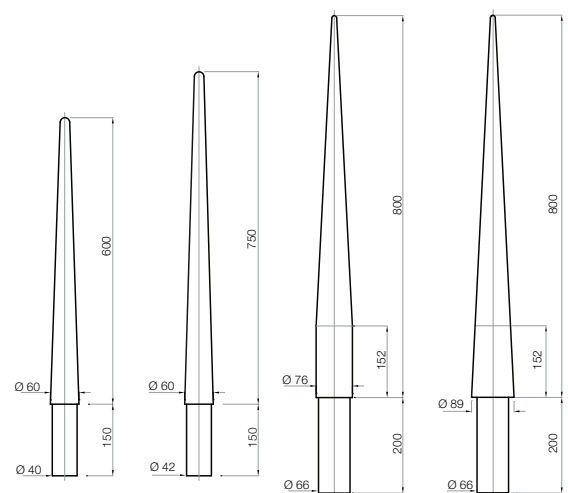

LUMINOUS column finials - Shown lit

DESCRIPTION

- 4 models available: point 600, point 500, rounded, bevelled
- Aluminium alloy body
- PMMA Transparent end-piece screwed on the fitting
- Polyester powder coating, any colour available
- IP66
- 1 LED power 1W at 350mA (white, blue, red, green)
- Power supply 230 V
- Wired with cable HO7RNF - 3G 1,5² - 13m

WATERPROOFING

- O-ring
- Cable gland with anchoring device

MECHANICAL INTERFACES

- Fixation on pole Ø 60/62mm and Ø 89mm

MAINTENANCE

- Unscrew the translucent tip
- Access to the LED

ALUMINIUM column finials