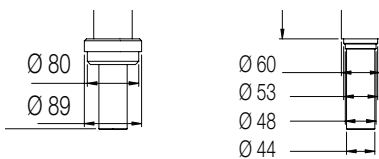

LUMINOUS column finials - Shown lit

DESCRIPTION

- 4 models available: point 600, point 500, rounded, bevelled
- Aluminium alloy body
- PMMA Transparent end-piece screwed on the fitting
- Polyester powder coating, any colour available
- IP66
- 1 LED power 1W at 350mA (white, blue, red, green)
- Power supply 230 V
- Wired with cable HO7RNF - 3G 1,5² - 13m

WATERPROOFING

- O-ring
- Cable gland with anchoring device

MECHANICAL INTERFACES

- Fixation on pole Ø 60/62mm and Ø 89mm

MAINTENANCE

- Unscrew the translucent tip
- Access to the LED

ALUMINIUM column finials